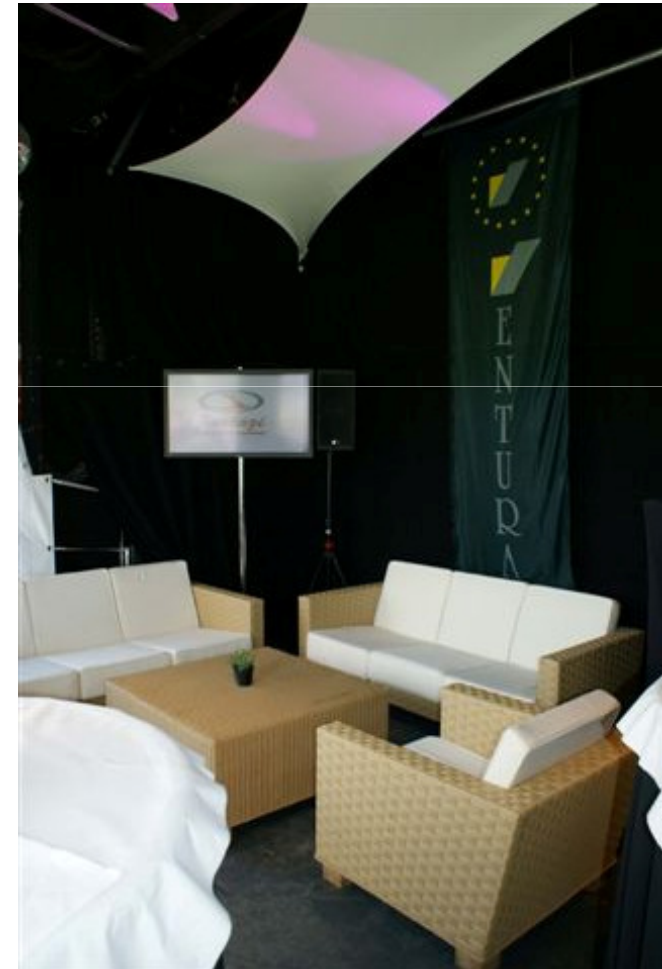

MOBILE LOUNGE BAR

Globe Show Center NV

Fabriekstraat 6, 9470 Denderleeuw

Tel.+32 53 64 54 14 – Fax.+32 53 66 39 45

info@globeshowcenter.com – www.globeshowcenter.com