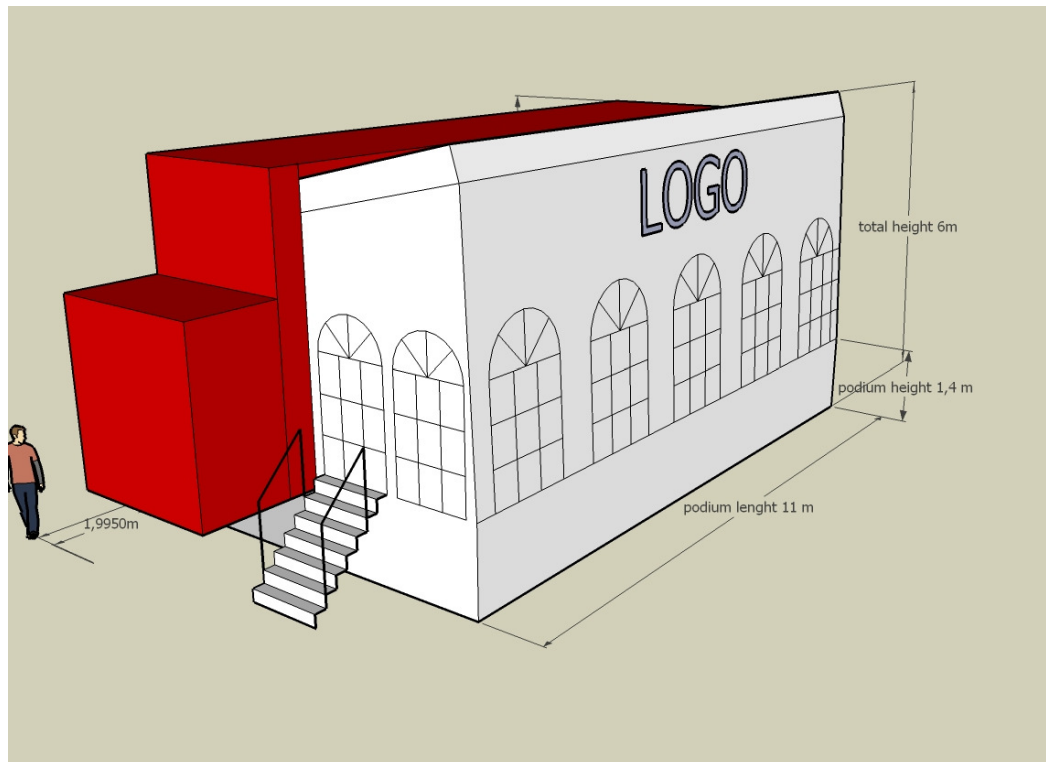

MOBILE LOUNGE BAR

Globe Show Center NV

Fabriekstraat 6, 9470 Denderleeuw

Tel.+32 53 64 54 14 – Fax.+32 53 66 39 45

info@globeshowcenter.com – www.globeshowcenter.com