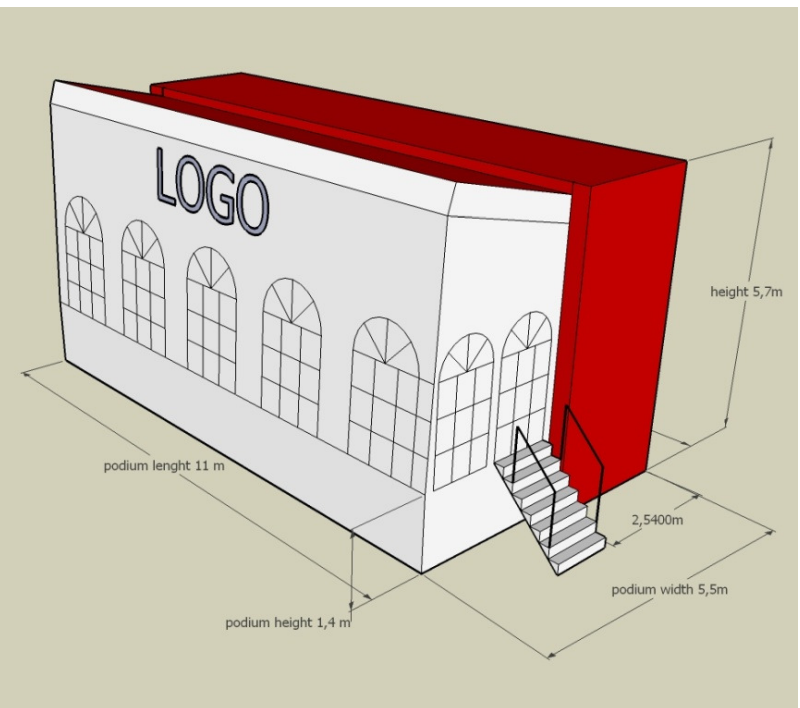

MOBILE LOUNGE BAR

Globe Show Center NV

Fabriekstraat 6, 9470 Denderleeuw

Tel.+32 53 64 54 14 – Fax.+32 53 66 39 45

info@globeshowcenter.com – www.globeshowcenter.com