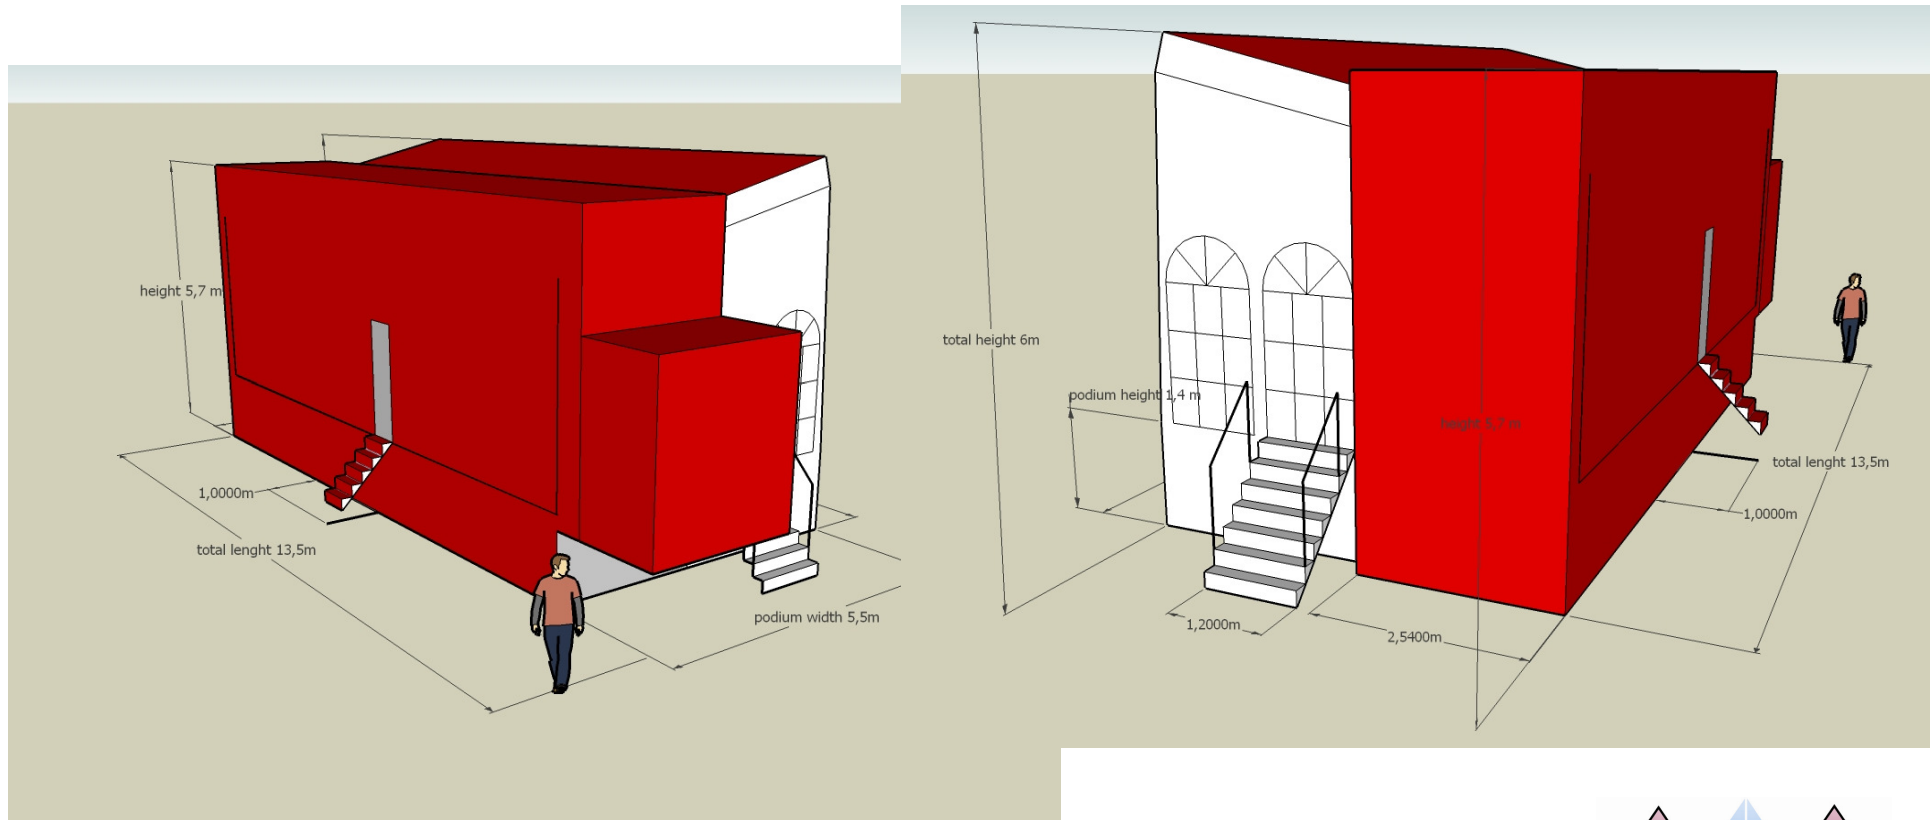

MOBILE LOUNGE BAR